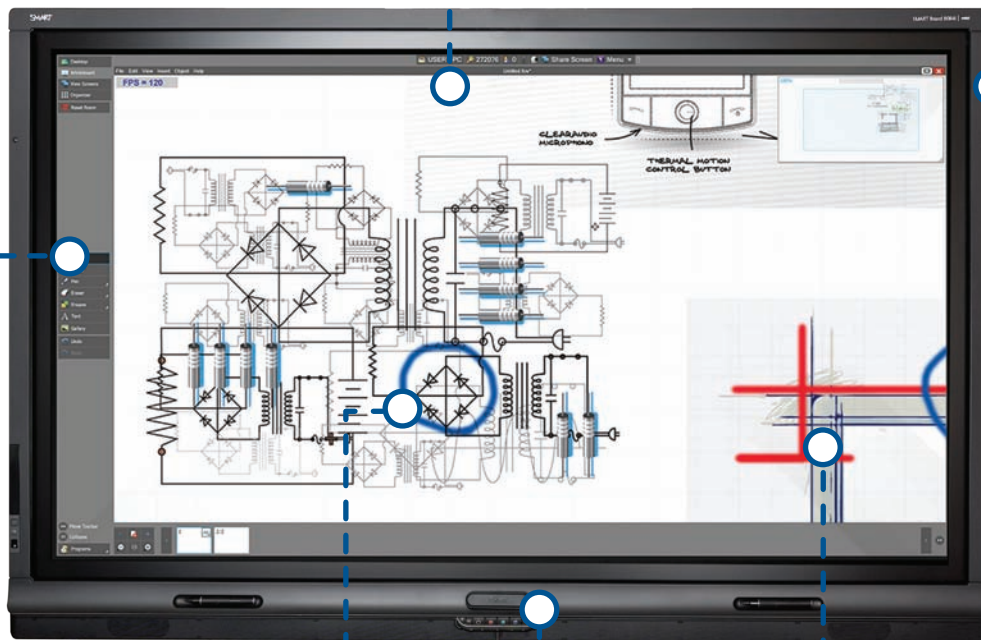

SMART Board® 8000 series interactive flat panels

SMART
Inspired Collaboration™

The 8000 series are e-LED LCD flat panel displays that range in size to accommodate any collaboration environment and include a premium interactive experience. Their stunning visuals offer the richest experience to create, share and interact with digital content.

Touch-enabled, e-LED LCD display

A durable, high quality display that uses smooth, anti-glare glass to create an optimal touch experience. 4K ultra HD resolution is available with the 8084i model.

Presence detection

The display automatically turns on when people are near and turns off when no movement is detected.

SMART Meeting Pro 4.0 software (included)

This powerful software enables you to collaborate in the 4th dimension by interacting with digital content. You can also work in the Unbound Workspace, a virtually unlimited collaboration workspace that makes it easy to work with large amounts of visual data.

SMART Ink 1.5

SMART Ink automatically enables you to write in any application window.

Touch gestures

Zoom, flick and rotate objects easily – the 8000 series supports touch gestures like those used in the Microsoft Windows 7 operating system.

Multi-tool, multi-touch

Work naturally by using touch gestures to write and manipulate content or simply pick up a pen or eraser. Two people can interact with content simultaneously.